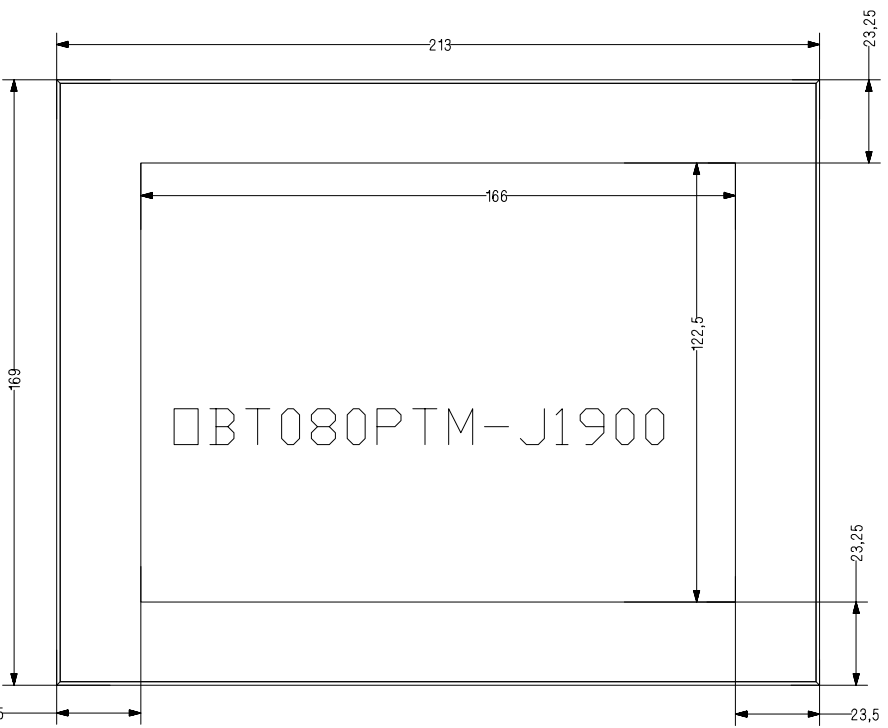

ON/OFF USB

COM USB LAN VGA HDMI DC

OBEY CO., LIMITED
www.okeycrop.com