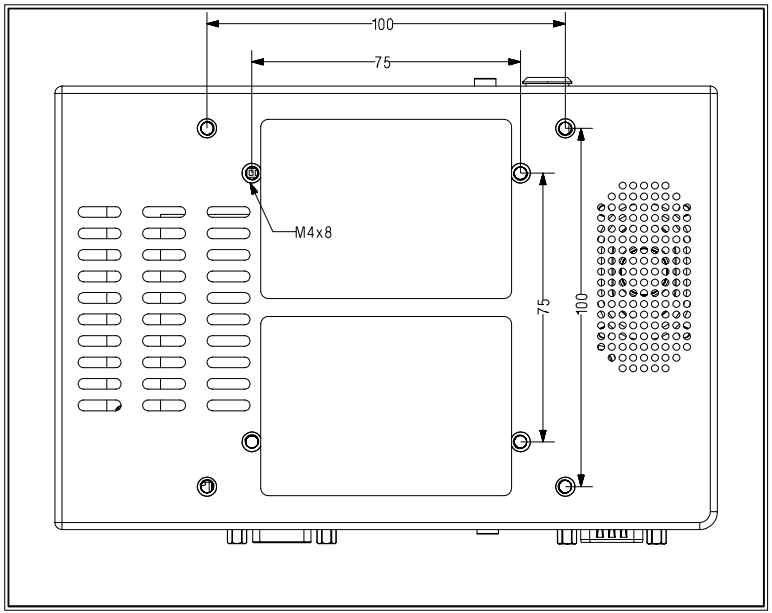

ON/OFF USB

COM USB LAN VGA HDMI DC

OBEY CO., LIMITED
www.okeycrop.com