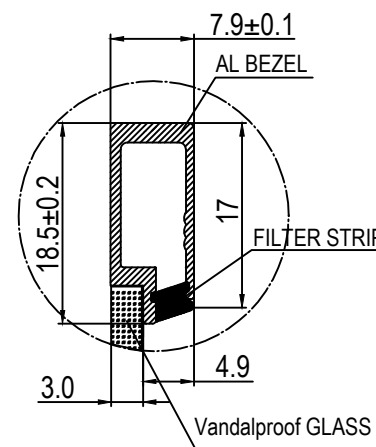

1 2 3 4 5 6 7 8

A

B

C

D

E

F

NOTE:

1. ALL SURFACES OF BEZEL ARE SPRAY BLACK PAINTING .
2. UNLESS SPECIFIED , THE TOLERANCE IS ACCORDING TO GB1804-F .
3. NO SHARP EDGE, NO SCRATCH, NO CHROMATISM, ETC .
4. MATCHED GAP <0.2MM .

OBEY Co., LIMITED www.obtouch.com www.obeycrop.com			Product Name: 22" IR touch screen Screen Aspect Ratio 16:10	
Material	Weight	Unit	Product No. OB220AP-3K2	
Al+Glass	1.31 kg	mm	Drawing No. OB220AP-3K2	
Sheet 1 of 1			Rev 1.0	