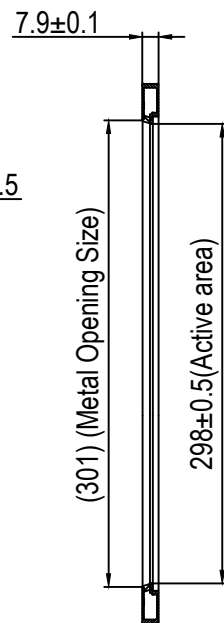

1 2 3 4 5 6 7 8

A

B

C

D

E

F

NOTE:

1. ALL SURFACES OF BEZEL ARE SPRAY BLACK PAINTING .
2. UNLESS SPECIFIED , THE TOLERANCE IS ACCORDING TO GB1804-F .
3. NO SHARP EDGE, NO SCRATCH, NO CHROMATISM, ETC .
4. MATCHED GAP <0.2MM .

OBEY Co., LIMITED www.obtouch.com www.obeycrop.com			Product Name: 22" IR touch screen Screen Aspect Ratio 16:10	
Material	Weight	Unit	Product No. OB220AP-3K2	
Al+Glass	1.31 kg	mm	Drawing No. OB220AP-3K2	
Sheet 1 of 1			Rev 1.0	

1 2 3 4 5 6 7 8