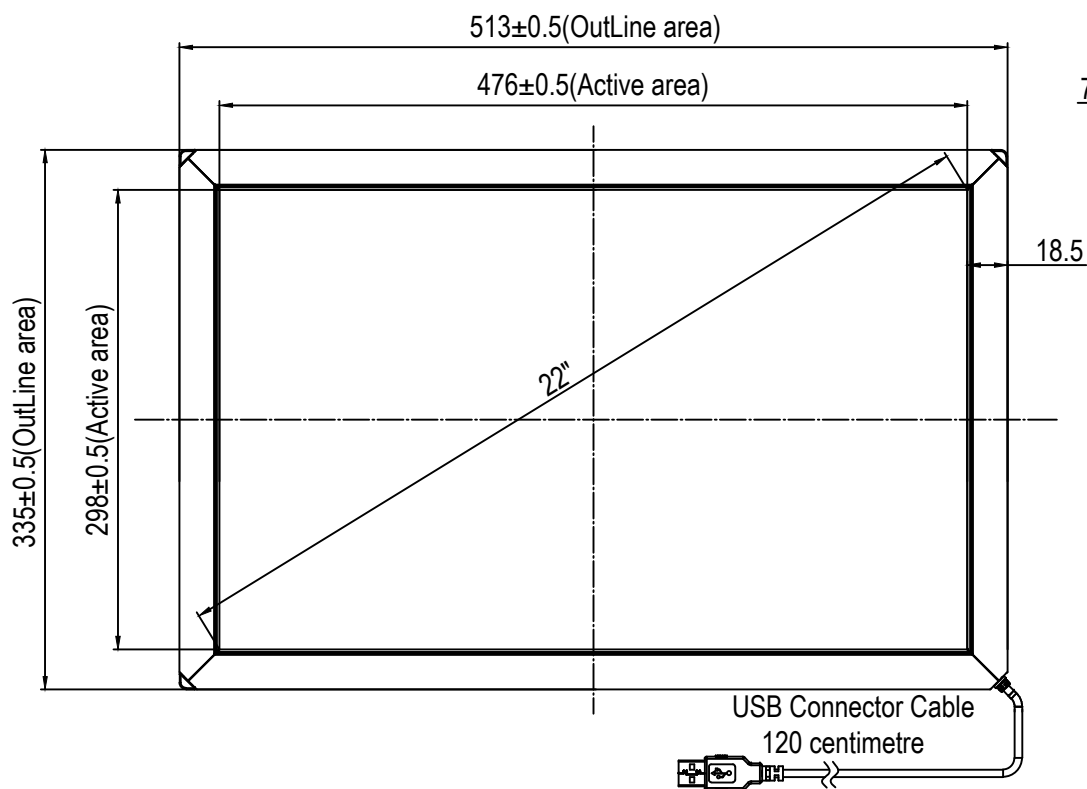

1 2 3 4 5 6 7 8

A

B

C

D

E

F

NOTE:

1. ALL SURFACES OF BEZEL ARE SPRAY BLACK PAINTING .
2. UNLESS SPECIFIED , THE TOLERANCE IS ACCORDING TO GB1804-F .
3. NO SHARP EDGE, NO SCRATCH, NO CHROMATISM, ETC .
4. MATCHED GAP <0.2MM .

OBEY Co., LIMITED www.obtouch.com www.obeycrop.com			Product Name: 22" IR touch screen Screen Aspect Ratio 16:10	
Material	Weight	Unit	Product No. OB220AP-3K2	
Al+Glass	1.31 kg	mm	Drawing No. OB220AP-3K2	
Sheet 1 of 1			Rev 1.0	

1 2 3 4 5 6 7 8