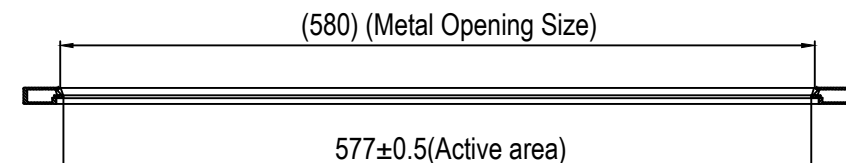

1 2 3 4 5 6 7 8

A

B

C

D

E

F

- NOTE:
1. ALL SURFACES OF BEZEL ARE SPRAY BLACK PAINTING .
 2. UNLESS SPECIFIED , THE TOLERANCE IS ACCORDING TO GB1804-F .
 3. NO SHARP EDGE, NO SCRATCH, NO CHROMATISM, ETC .
 4. MATCHED GAP <0.2MM .

OBEY Co., LIMITED www.obtouch.com www.obeycrop.com			Product Name: 26" IR touch screen Screen Aspect Ratio 16:9	
Material	Weight	Unit	Product No. OB260AP-3K1	
Al+Glass	1.66 kg	mm	Drawing No. OB260AP-3K1	
Sheet 1 of 1			Rev 1.0	