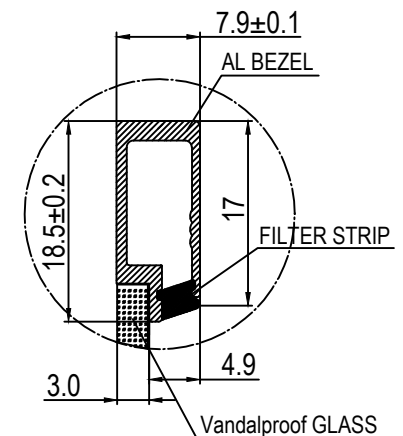

1 2 3 4 5 6 7 8

A

B

C

D

E

F

- NOTE:
1. ALL SURFACES OF BEZEL ARE SPRAY BLACK PAINTING .
 2. UNLESS SPECIFIED , THE TOLERANCE IS ACCORDING TO GB1804-F .
 3. NO SHARP EDGE, NO SCRATCH, NO CHROMATISM, ETC .
 4. MATCHED GAP <0.2MM .

OBEY Co., LIMITED www.obtouch.com www.obeycrop.com			Product Name: 26" IR touch screen Screen Aspect Ratio 16:9	
Material	Weight	Unit	Product No. OB260AP-3K1	
Al+Glass	1.66 kg	mm	Drawing No. OB260AP-3K1	
Sheet 1 of 1			Rev 1.0	