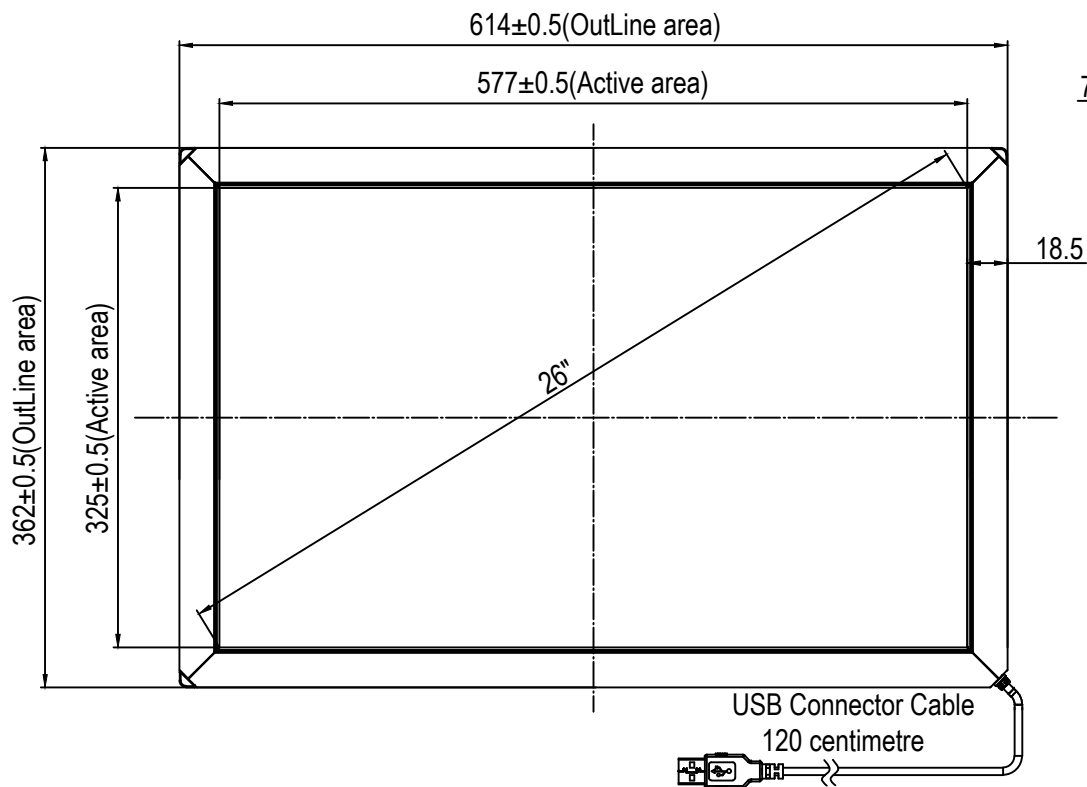

1 2 3 4 5 6 7 8

A

B

C

D

E

F

- NOTE:
1. ALL SURFACES OF BEZEL ARE SPRAY BLACK PAINTING .
 2. UNLESS SPECIFIED , THE TOLERANCE IS ACCORDING TO GB1804-F .
 3. NO SHARP EDGE, NO SCRATCH, NO CHROMATISM, ETC .
 4. MATCHED GAP <0.2MM .

OBEY Co., LIMITED www.obtouch.com www.obeycrop.com			Product Name: 26" IR touch screen Screen Aspect Ratio 16:9	
Material	Weight	Unit	Product No. OB260AP-3K1	
Al+Glass	1.66 kg	mm	Drawing No. OB260AP-3K1	
Sheet 1 of 1			Rev 1.0	

1 2 3 4 5 6 7 8