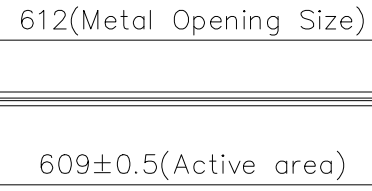

USB Connector Cable
120 centimetre

- NOTE:
1. ALL SURFACES OF BEZEL ARE SPRAY BLACK PAINTING .
 2. UNLESS SPECIFIED , THE TOLERANCE IS ACCORDING TO GB1804-F .
 3. NO SHARP EDGE, NO SCRATCH, NO CHROMATISM, ETC .
 4. MATCHED GAP <0.5MM .

OBEY Co., LIMITED www.obtouch.com www.obecrop.com			Product Name: 27.5" IR touch screen Screen Aspect Ratio 16:9	
Material	Weight	Unit	Product No. OB 275AP-3K1-BNA2	
AL+Glass	1.03 kg	mm	Drawing No. OB275AP-3K1	
Sheet 1 of 1			Rev 1.0	