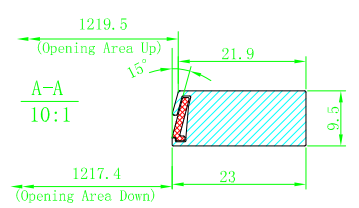

8 7 6 5 4 3 2 1

LOGO	REV.	Date	Changes
	1.1	20140806	修改USB线材长度

Refer to SAMSUNG & LG display design

TOLERANCES  
(UNLESS OTHERWISE STATED)

DECIMALS	ANGLES	±0.5°
> 2000mm		±2.00mm
1600 < X ≤ 2000mm		±1.20mm
1200 < X ≤ 1600mm		±0.80mm
800 < X ≤ 1200mm		±0.50mm
400 < X ≤ 800mm		±0.40mm
120 < X ≤ 400mm		±0.30mm
30 < X ≤ 120mm		±0.20mm
≤ 30mm		±0.10mm

OBEY Co., LIMITED

MODEL NO.				NOTES:
PART No.	F98WH00D	SCALE	1:1	
PART NAME	产品尺寸图	REV.	1.1	
UNIT	mm	SIZE	FREE	
MATERIAL		SHEET	1/1	
SURFACE			CHK'D	
DRAWN		2014.08.12 14:33:47 +08'00'	APP'D	

8 7 6 5 4 3 2 1