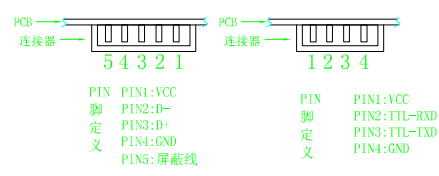

8 7 6 5 4 3 2 1

LOGO	REV.	Date	Changes
	1.1	20140806	修改USB线材长度

Refer to SAMSUNG & LG display design

TOLERANCES  
(UNLESS OTHERWISE STATED)

DECIMALS	ANGLES	±0.5°
> 2000mm		±2.00mm
1600 < X ≤ 2000mm		±1.20mm
1200 < X ≤ 1600mm		±0.80mm
800 < X ≤ 1200mm		±0.50mm
400 < X ≤ 800mm		±0.40mm
120 < X ≤ 400mm		±0.30mm
30 < X ≤ 120mm		±0.20mm
≤ 30mm		±0.10mm

OBEY Co., LIMITED

MODEL NO.				NOTES:
PART No.	F98WH00D	SCALE	1:1	
PART NAME	产品尺寸图	REV.	1.1	
UNIT	mm	SIZE	FREE	
MATERIAL		SHEET	1/1	
SURFACE			CHK'D	
DRAWN		2014.08.12 14:33:47 +08'00'	APP'D	

8 7 6 5 4 3 2 1