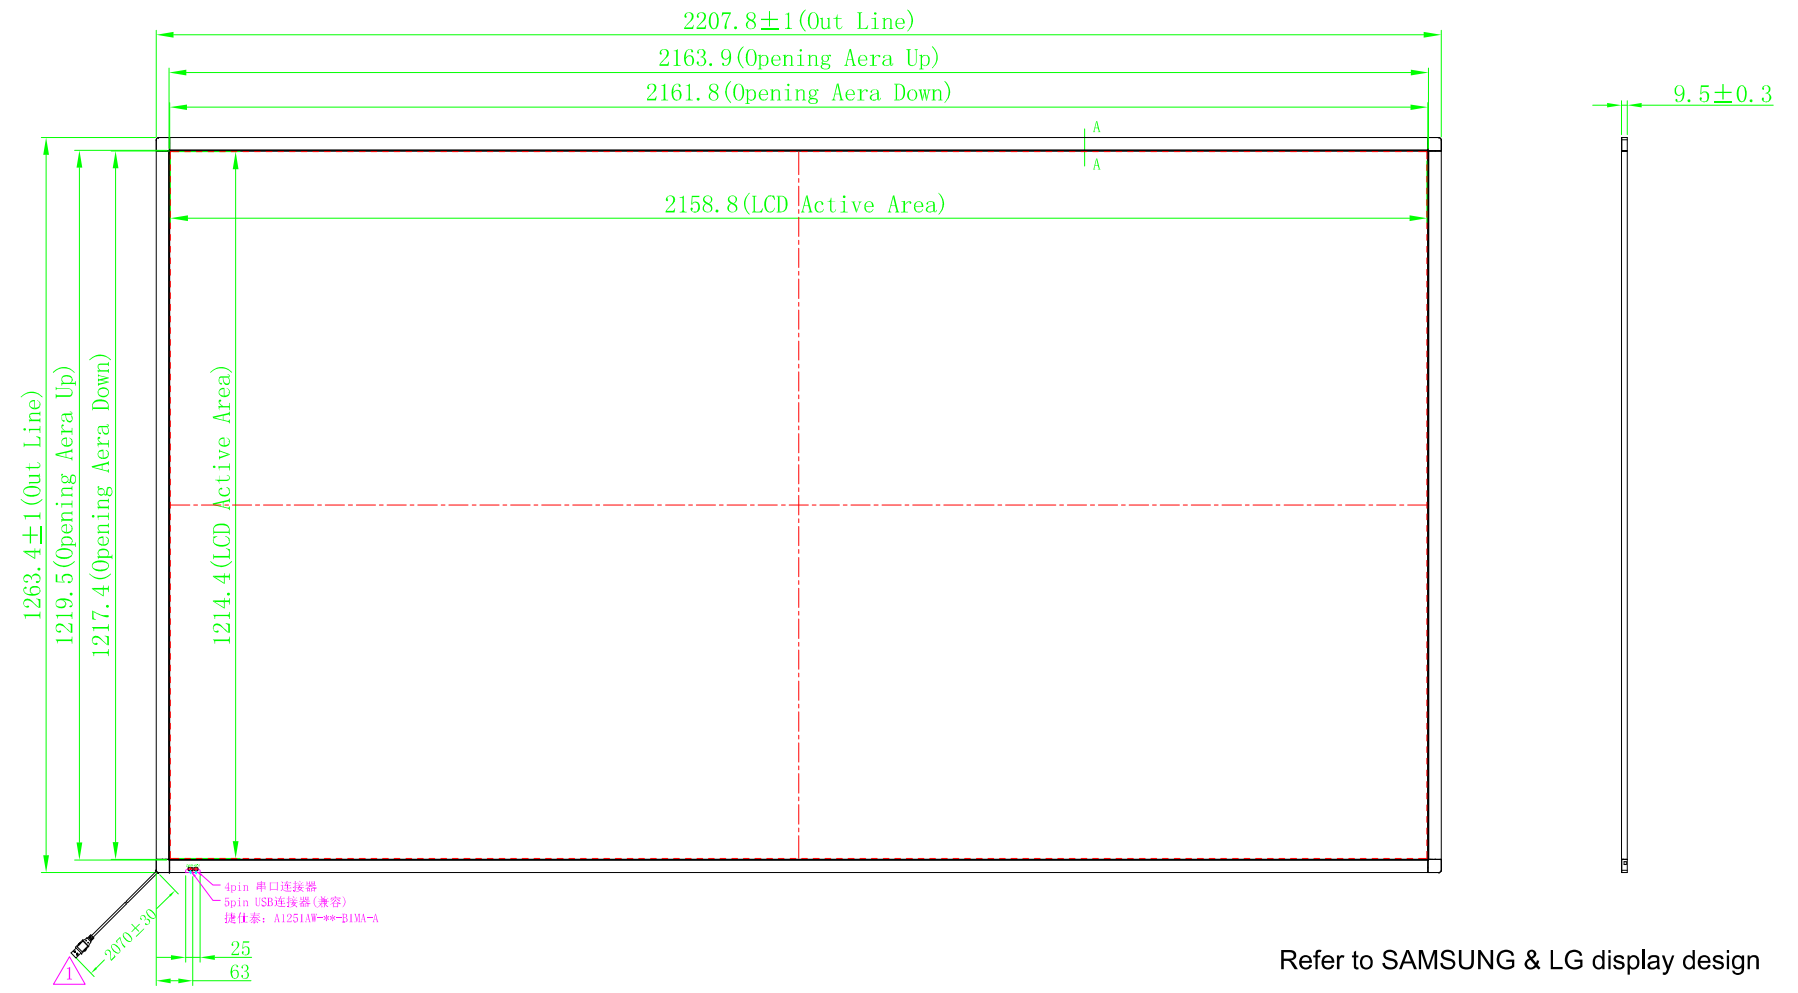

8 7 6 5 4 3 2 1

LOGO	REV.	Date	Changes
	1.1	20140806	修改USB线材长度

Refer to SAMSUNG & LG display design

TOLERANCES  
(UNLESS OTHERWISE STATED)

DECIMALS	ANGLES	±0.5°
> 2000mm		±2.00mm
1600 < X ≤ 2000mm		±1.20mm
1200 < X ≤ 1600mm		±0.80mm
800 < X ≤ 1200mm		±0.50mm
400 < X ≤ 800mm		±0.40mm
120 < X ≤ 400mm		±0.30mm
30 < X ≤ 120mm		±0.20mm
≤ 30mm		±0.10mm

OBEY Co., LIMITED

MODEL NO.				NOTES:
PART No.	F98WH00D	SCALE	1:1	
PART NAME	产品尺寸图	REV.	1.1	
UNIT	mm	SIZE	FREE	
MATERIAL		SHEET	1/1	
SURFACE			CHK'D	
DRAWN		2014.08.12 14:33:47 +08'00'	APP'D	

8 7 6 5 4 3 2 1