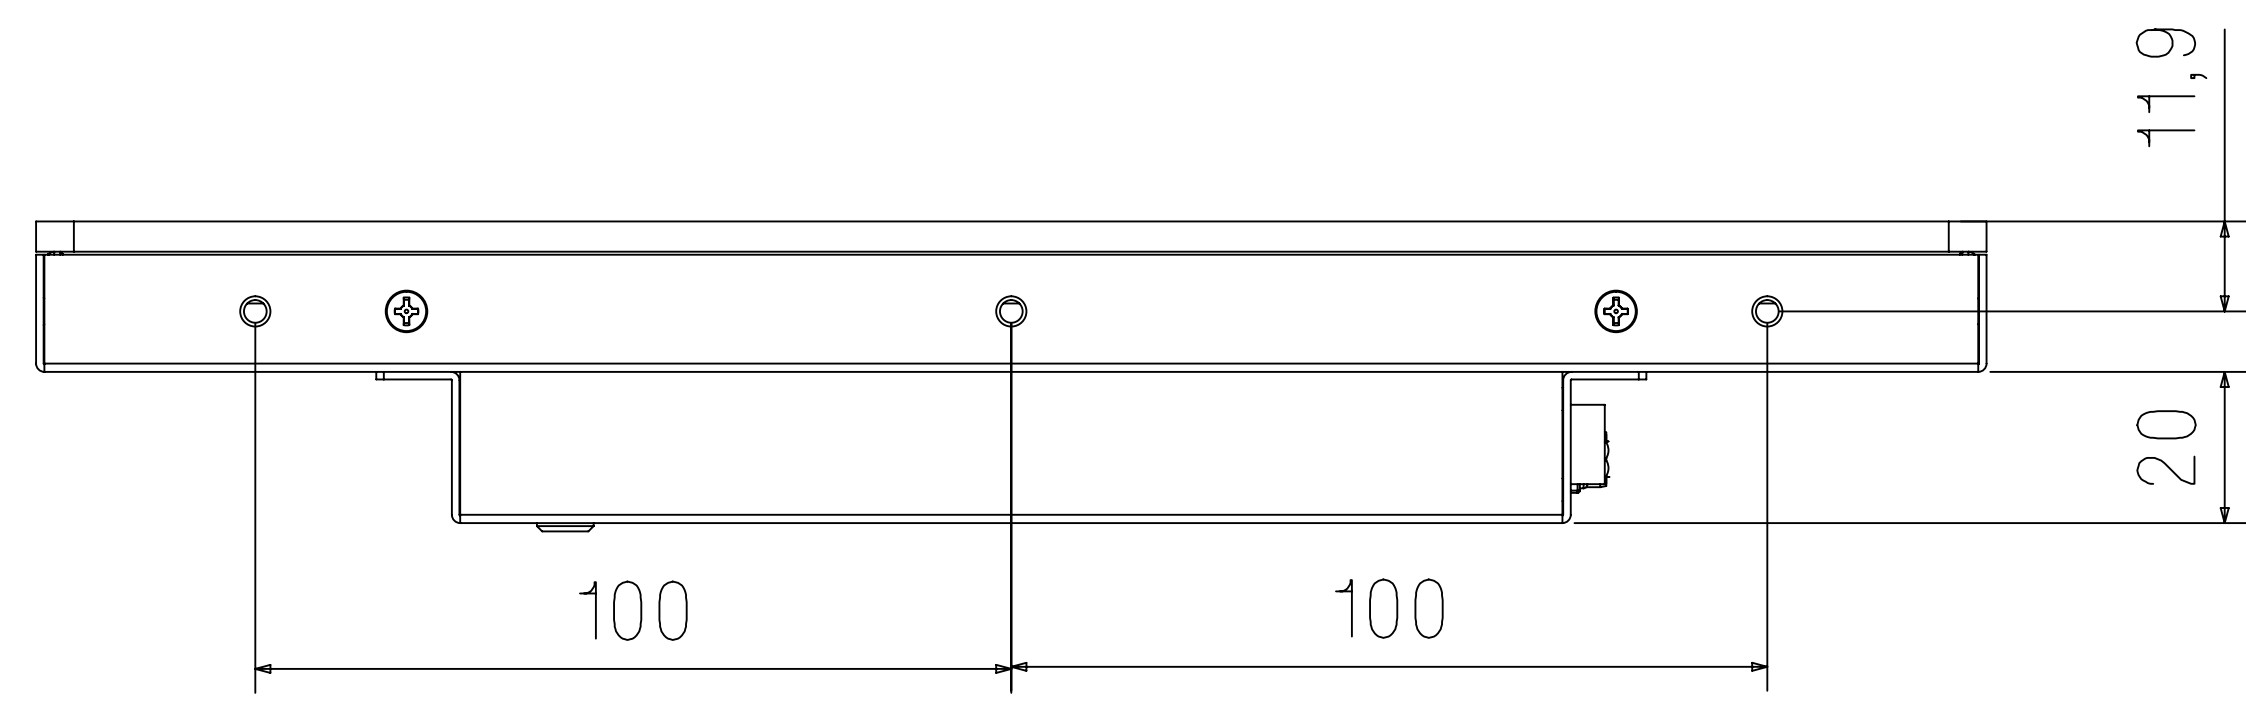

VESA:M4X5.0MM

www.obeycrop.com
 Model:OB101CBK2-
 PSEL1