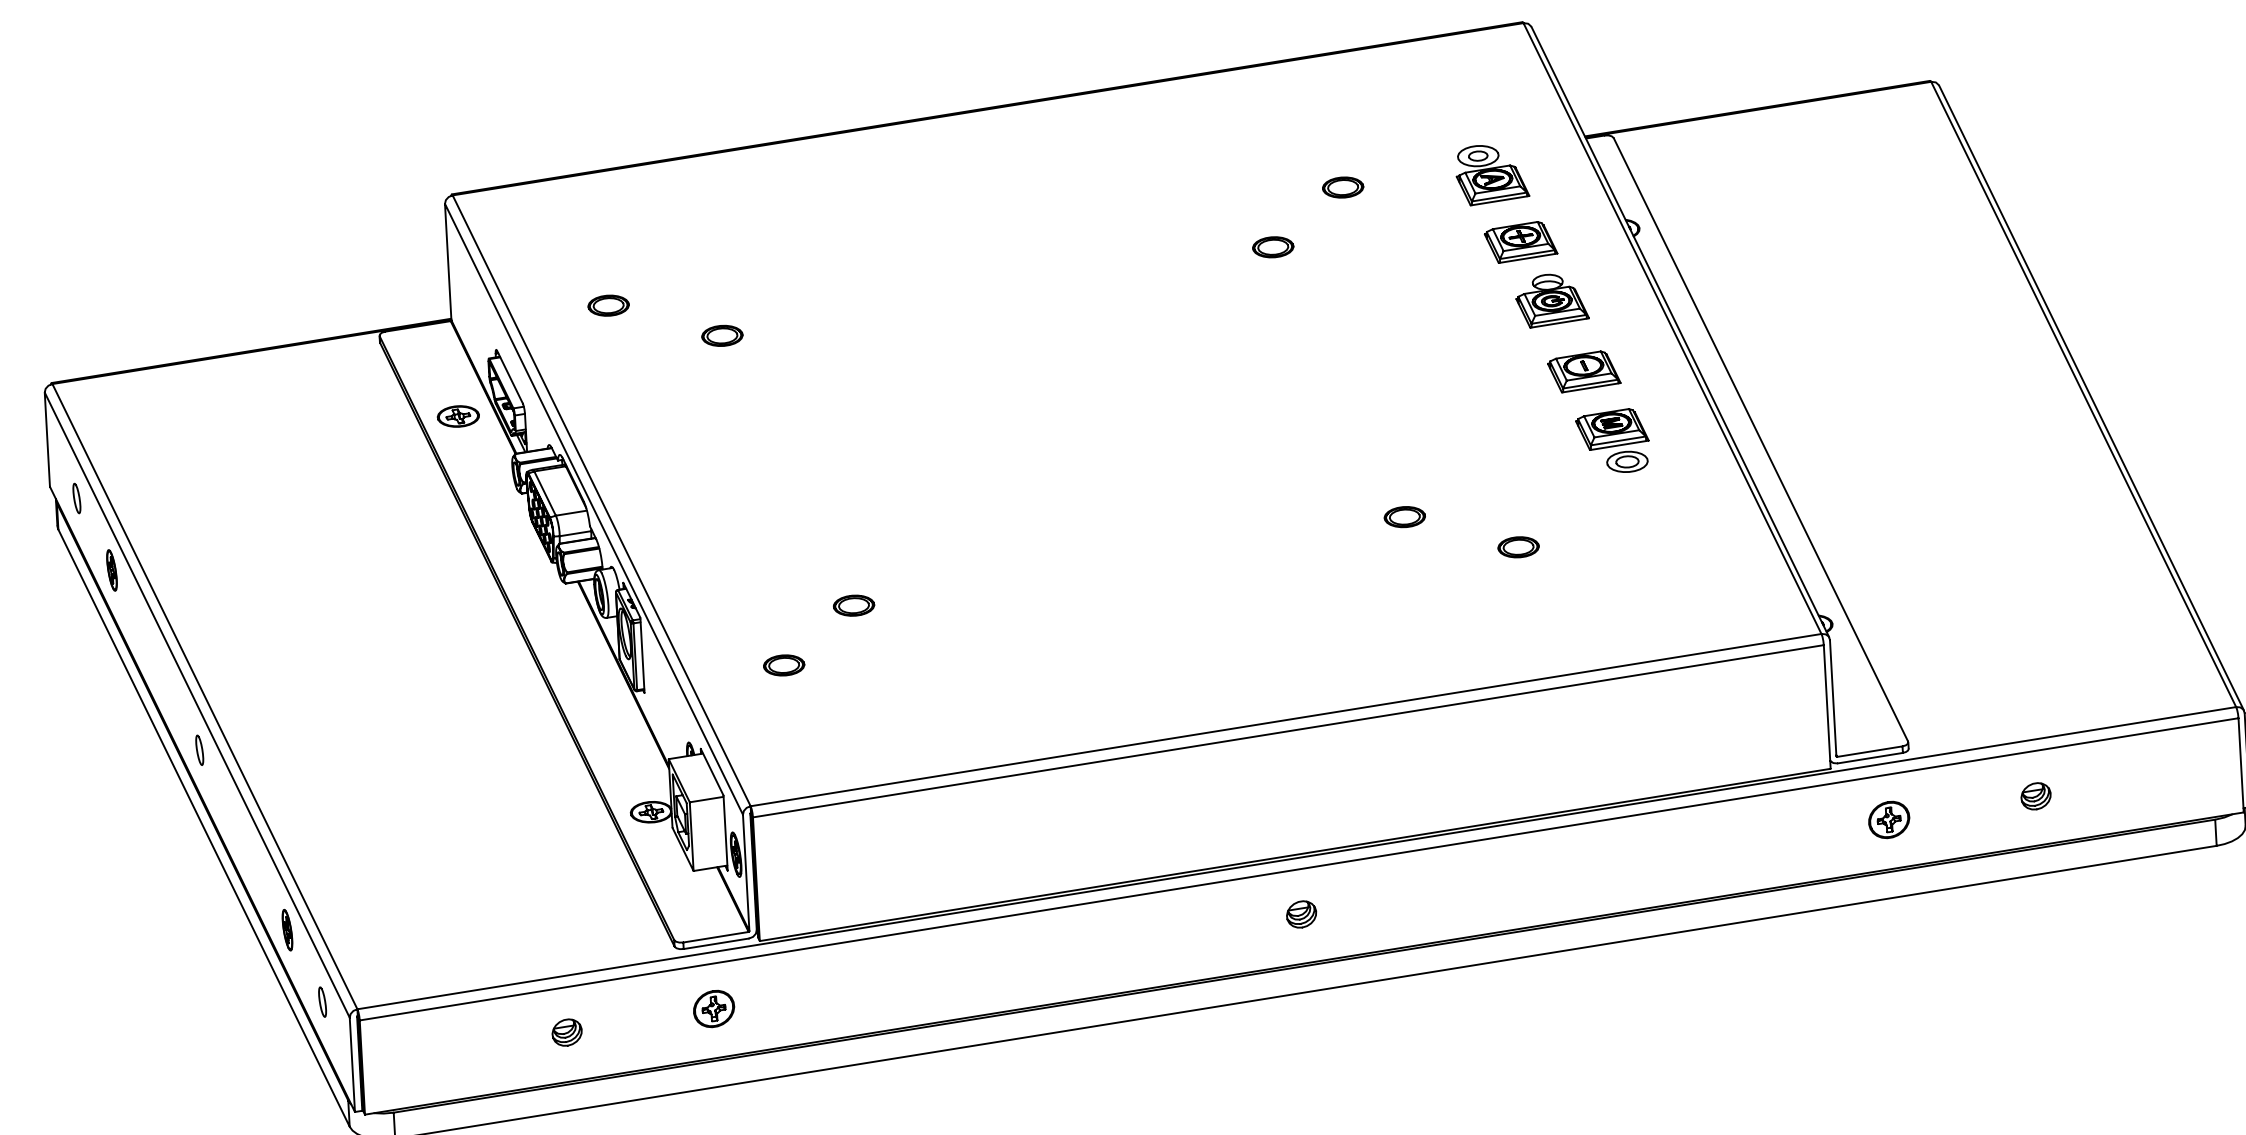

VESA:M4X5.0MM

www.obeycrop.com
 Model:OB101CBK2-
 PSEL1