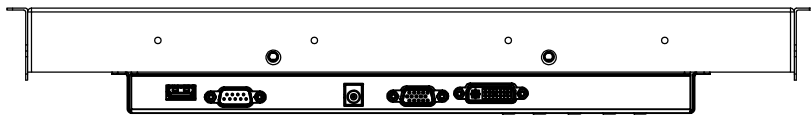

OBEY CO., LIMITED

USB RS232 DC12V VGA DVI