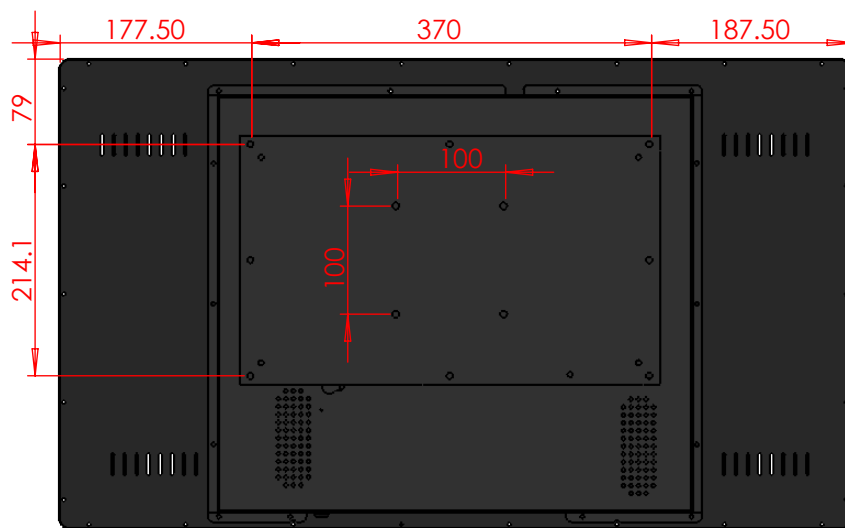

View Area : 701*396mm

17.80
45.80
47.80(w
wall-mounted)

OB320NAK-A8